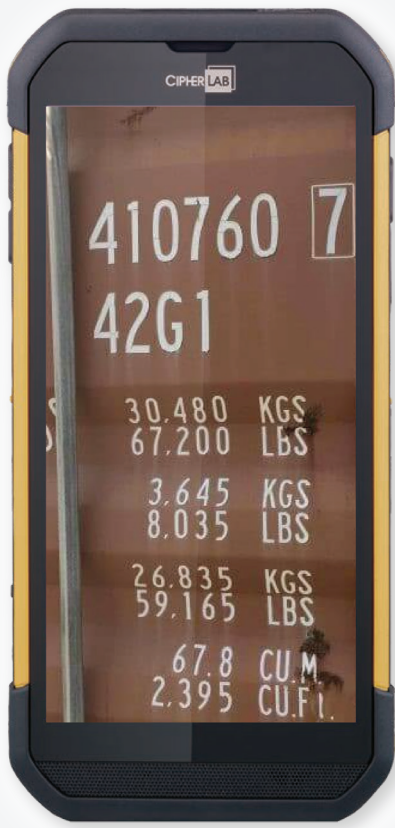

Site Info	
Total Tonnage	384,821
Average Tonnage	34,016
Trucks IN	11,210
Trucks OUT	11,313

ON THE CONTAINER

STATE-OF-THE-ART SECURITY AND CONTROL

On The Container is a cutting-edge and agile logistics solution designed to provide unrivaled security, transparency, and control over your supply chain. Embrace the power of state-of-the-art technology to streamline your operations and gain full visibility of your assets at all times.

-  Track and monitor departures and arrivals
-  Get real-time container arrival notifications
-  Ensure precise driver information
-  Scan clamp, seal numbers and any other container details you require
-  Activate automatic incident notifications
-  Unlimited customisation in input and output data, e.g. Gate pass shown, KM reading, route number, and more
-  Quickly and easy collect and view any recorded damages to vehicles, trucks or containers
-  Quickly and automatically generate daily, weekly or monthly visitation reports using custom data points