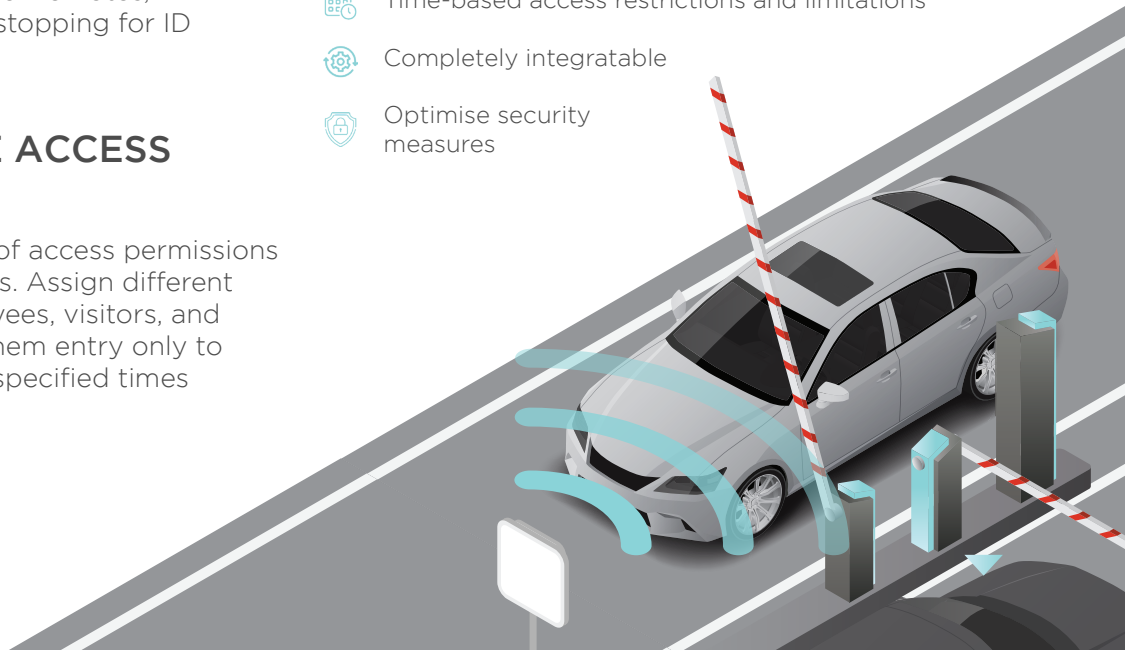

## EFFORTLESS ENTRY

With ATG UHF RFID access control, gaining access to your premises becomes seamless and contactless. Frequent drivers can effortlessly enter gates by merely driving up to them! Say goodbye to the hassles of rummaging for remotes, queuing for entry, and stopping for ID tags.

-  Seamless and contactless entry
-  Safeguard against false unauthorised access
-  Read range up to 12 meters (adjustable)
-  Flag blocked vehicles for "no entry"
-  Time-based access restrictions and limitations
-  Completely integratable
-  Optimise security measures